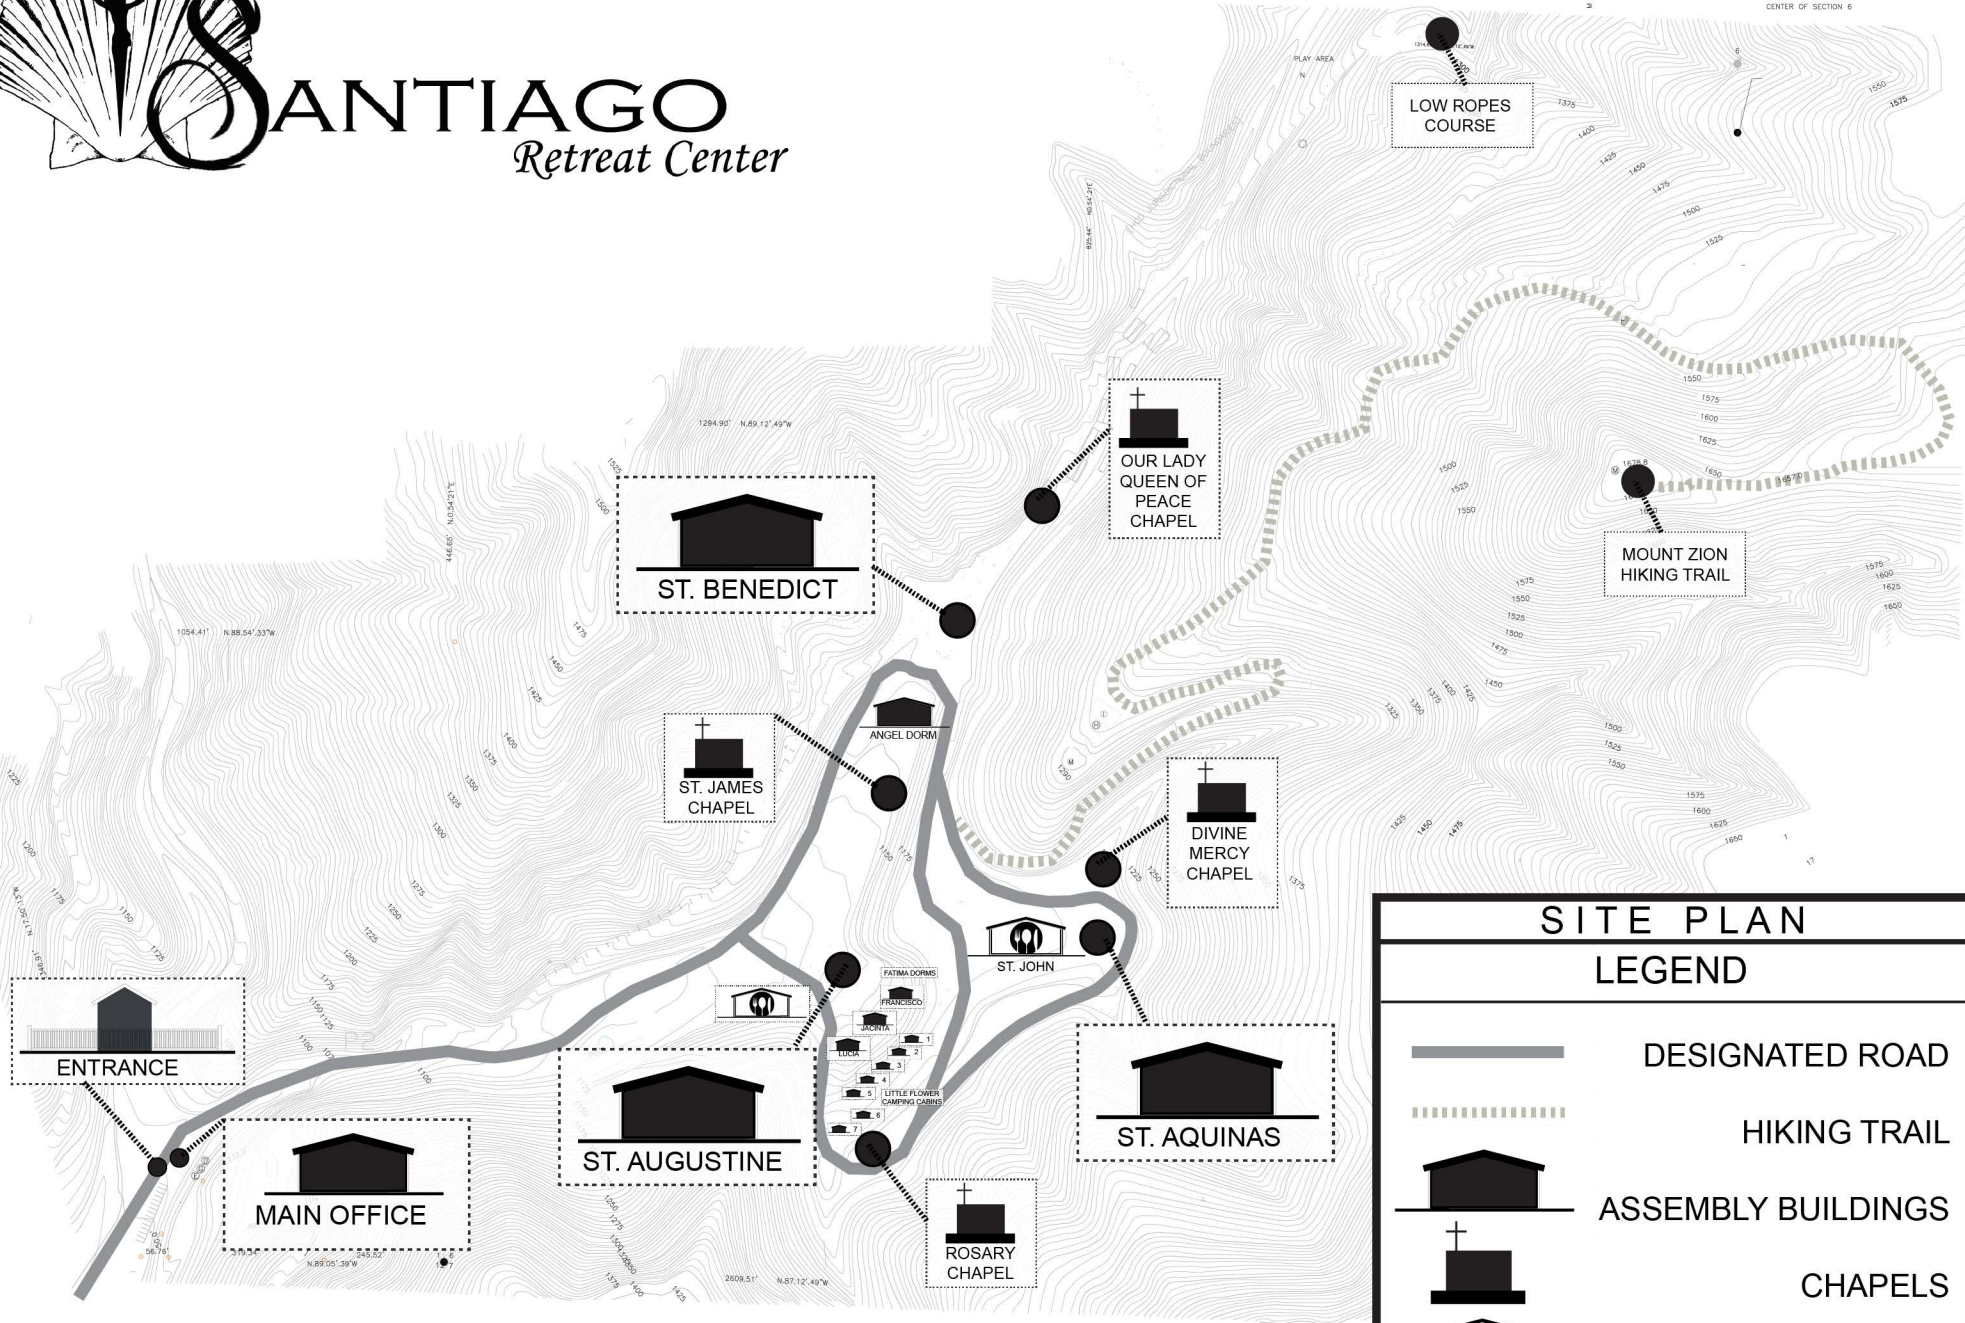

SANTIAGO

Retreat Center

CENTER OF SECTION 6

SITE PLAN	
LEGEND	
	DESIGNATED ROAD
	HIKING TRAIL
	ASSEMBLY BUILDINGS
	CHAPELS
	FOOD PREPERATION

EMERGENCY NUMBERS

DAY: (714) 649 - 9800

NIGHT: (714) 649 - 0691